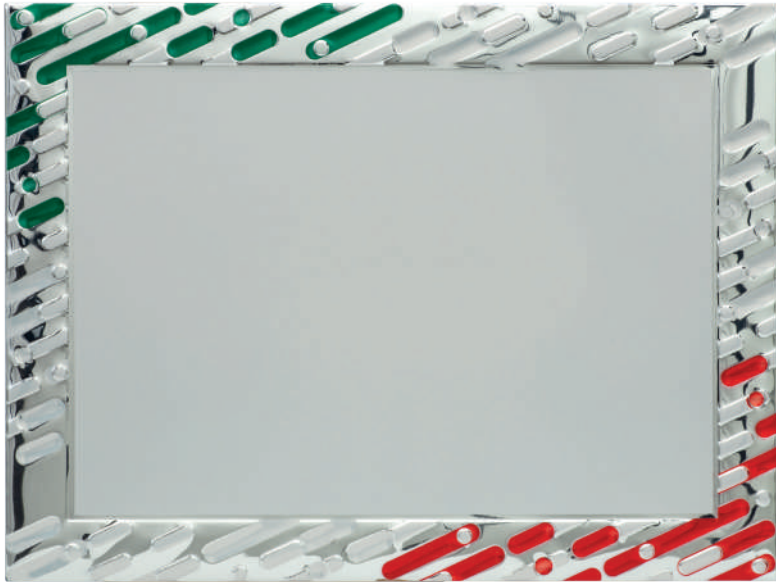

Art./Ref.	Misure/Size
TG2502/16	16x12 cm
TG2502/18	18x13 cm
TG2502/20	20x15 cm

Serie **TG2502**
SILVER