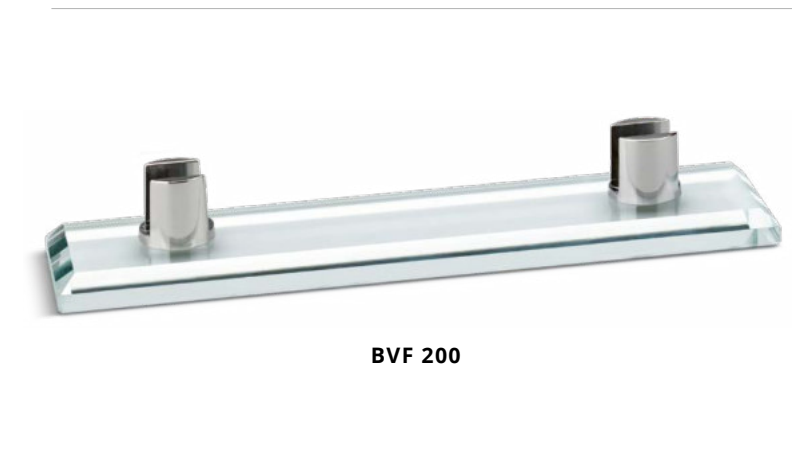

BVF 100

BVF 200

Base in vetro con supporti cromati per metacrilato da 6 a 10 mm
Glass base with chromate clamps for methacrylate from 6 to 10 mm

articolo item	base base	altezza height
BVF 200 G	20x5 cm	1 cm
BVF 200 M	18x5 cm	1 cm
BVF 200 P	16x5 cm	1 cm