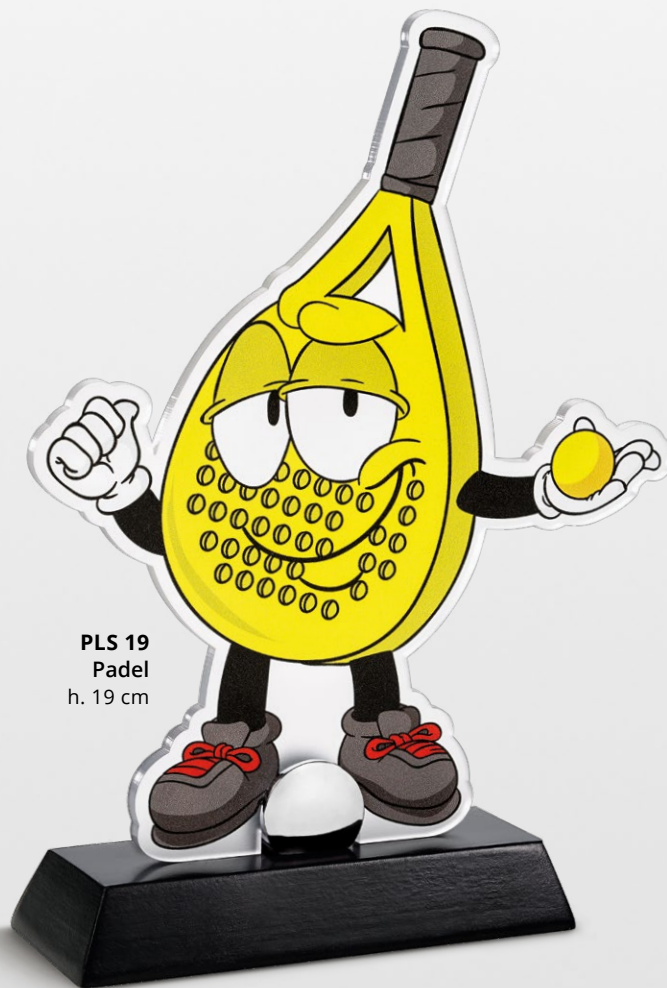

**PLS 11**  
Rugby  
h. 19 cm

**PLS 12**  
Ciclismo / Cycling  
h. 19 cm

**PLS 15**  
Atletica maschile  
Male athletics  
h. 19 cm

**PLS 19**  
Padel  
h. 19 cm

**Mlab**  
custom awards

Trofei in metacrilato satinato con stampa UV e base in legno **NEW**  
Frosted methacrylate trophies with UV printing and wooden base