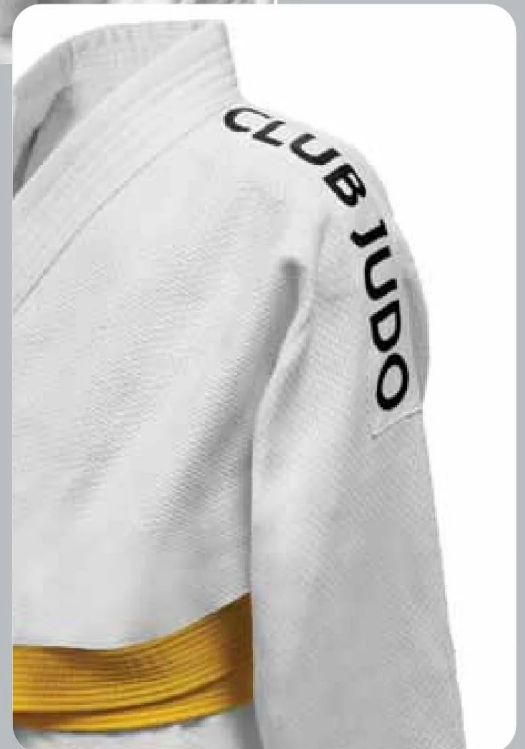

SHOULDER PERSONALIZATION

JU 1121 JUDO PANTS

With reinforced knees.
Composition: Cotton 100%
Color: White **Size:** 000-8

SHOULDER BANDS

Customization is possible both as embroidered and printed.