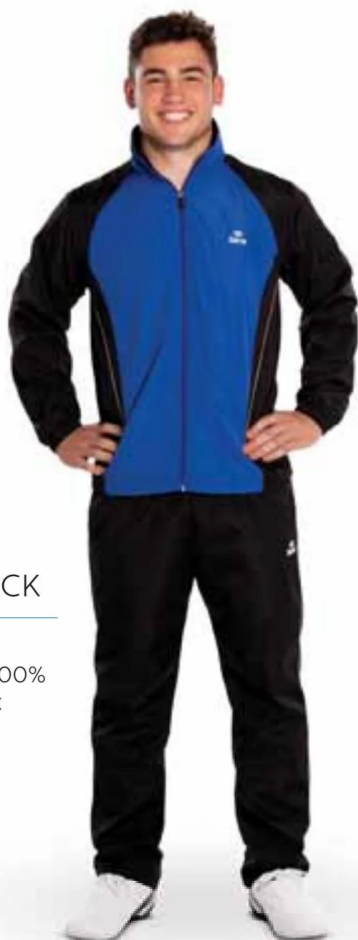

SALE!

CH 1409
TRACKSUIT
ROYAL BLUE/BLACK

Microfiber tracksuit
Composition: Polyester 100%
Color: Blue Royal & Black
Size: 14-XXXXL

SALE!

CH 1407
TRACKSUIT
BLUE/BLACK

Microfiber tracksuit
Composition: Polyester 100%
Color: Blue & Black
Size: 8-XXXXL

CHEICK CISSÉ (CIV)
Gold medalist in Rio de Janeiro 2016