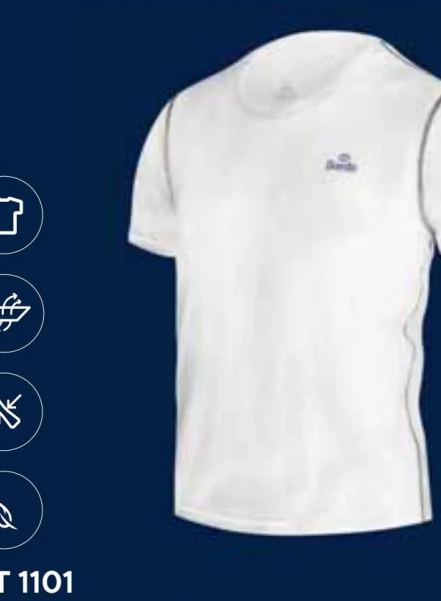

FIT 1101
FIT4 MEN T-SHIRT

Sports line Fit4Combat. Appropriate for your workouts, it can be used alone or under your uniform.
Composition: Polyester 92%, Spandex 8%
Color: White **Size:** S-XXL