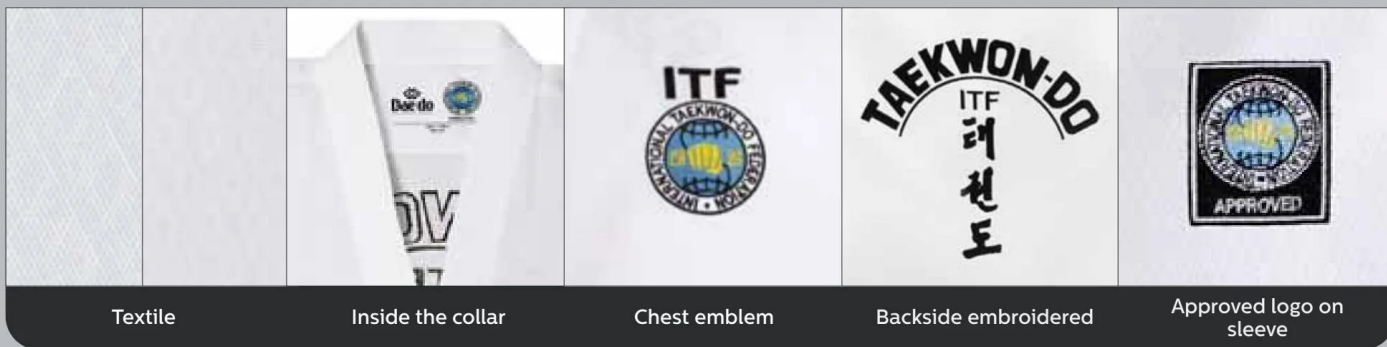

Textile

Inside the collar

Chest emblem

Backside embroidered

Approved logo on sleeve