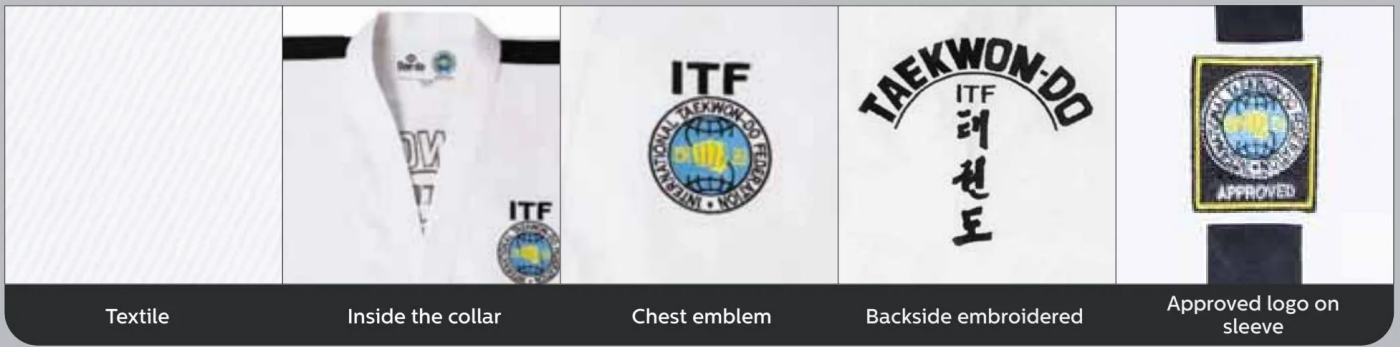

Backside embroidered

Approved logo on sleeve

**TAITF 10817**

ITF APPROVED INTERNATIONAL INSTRUCTOR & MASTER DOBOK

**Composition:** Cotton 45% Polyester 55%  
**Textile:** Ribbed, velcro jacket (no zipper)  
**Size:** 2-8