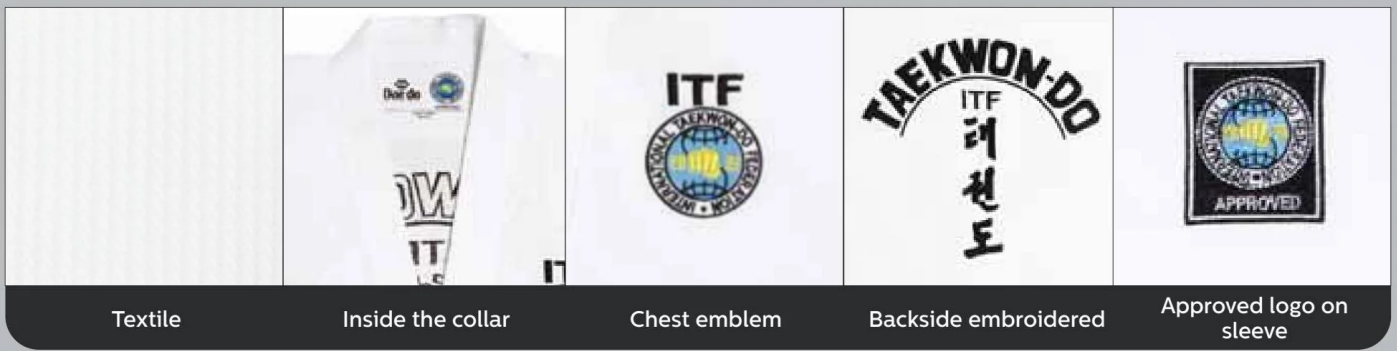

TAITF 10813
ITF APPROVED BLACK BELT DOBOK

Composition: Cotton 45% Polyester 55%
Textile: Ribbed, velcro jacket (no zipper)
Size: 1-8