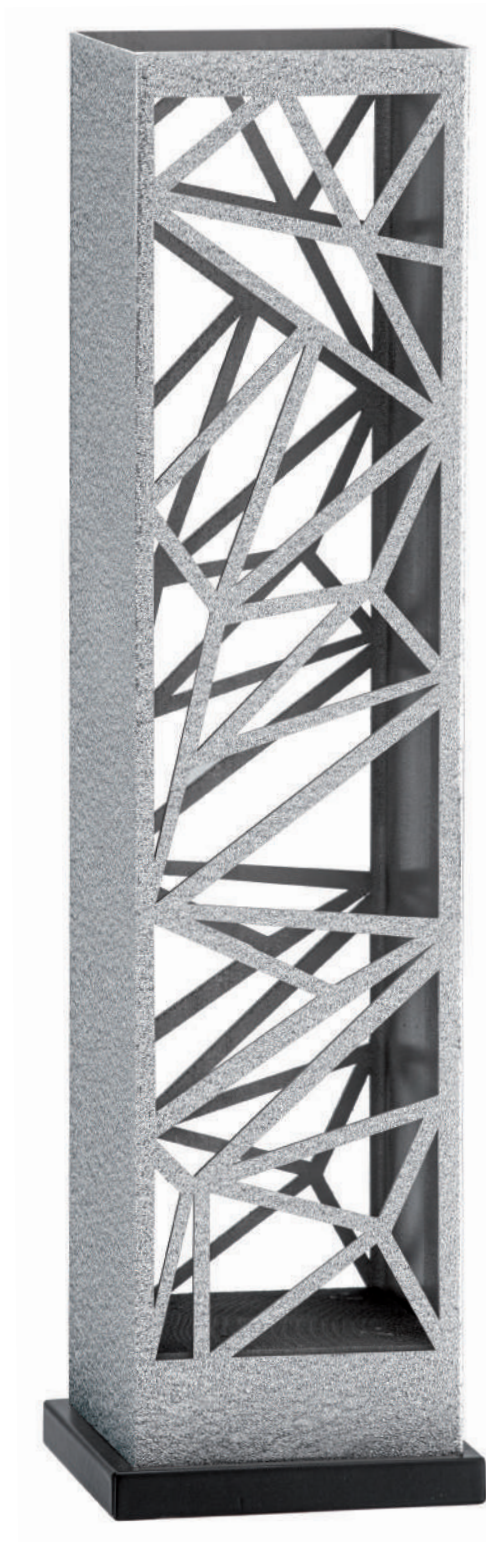

KIRA

SERIE 23190

Trofeo in metallo color argento.
Possibilità di stampa o incisione in piano. Base in plexiglass nero.

*Silver colored metal trophy.
Possibility of flat printing or engraving. Black acrylic base*

ESEMPIO DI PERSONALIZZAZIONE • EXAMPLES OF CUSTOMIZATION

MOD. 23190/1	1	H. 24	W 9x9
MOD. 23190/2	2	H. 29	W 9x9
MOD. 23190/3	3	H. 34	W 9x9

3 MISURE
DIMENSIONS