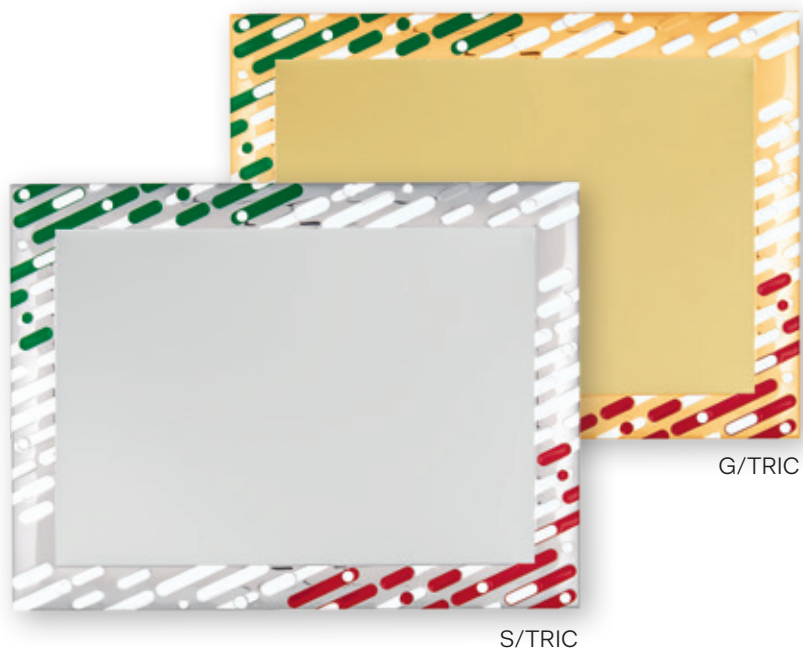

**NEW
2024**

TARGA PIACENZA

S/TRIC

ART. / CODE	MISURA / SIZE	PACK
TGPIA20x15S/TRIC	20x15	10
TGPIA18x13S/TRIC	18x13	10
TGPIA16x12S/TRIC	16x12	10

G/TRIC

ART. / CODE	MISURA / SIZE	PACK
TGPIA20x15G/TRIC	20x15	10
TGPIA18x13G/TRIC	18x13	10
TGPIA16x12G/TRIC	16x12	10