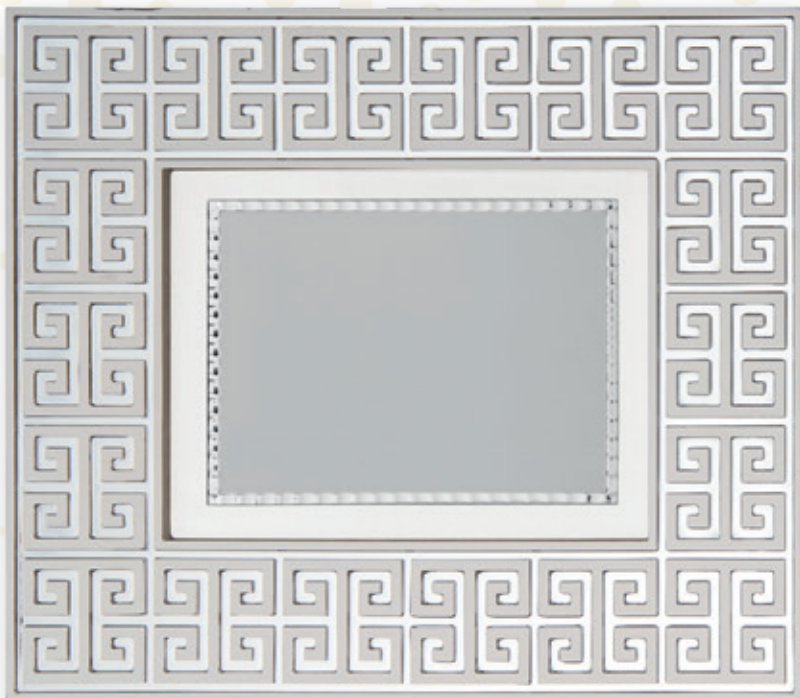

AG100 - SILVER

AG100 - SILVER

ART. / CODE	MISURA / SIZE	TARGA / PLAQUE
AG100/A	35x31	20x15
AG100/B	32x28	18x13
AG100/C	29x24	16x12

Cornice in resina / Resin frame
Con scatola inclusa / With box included