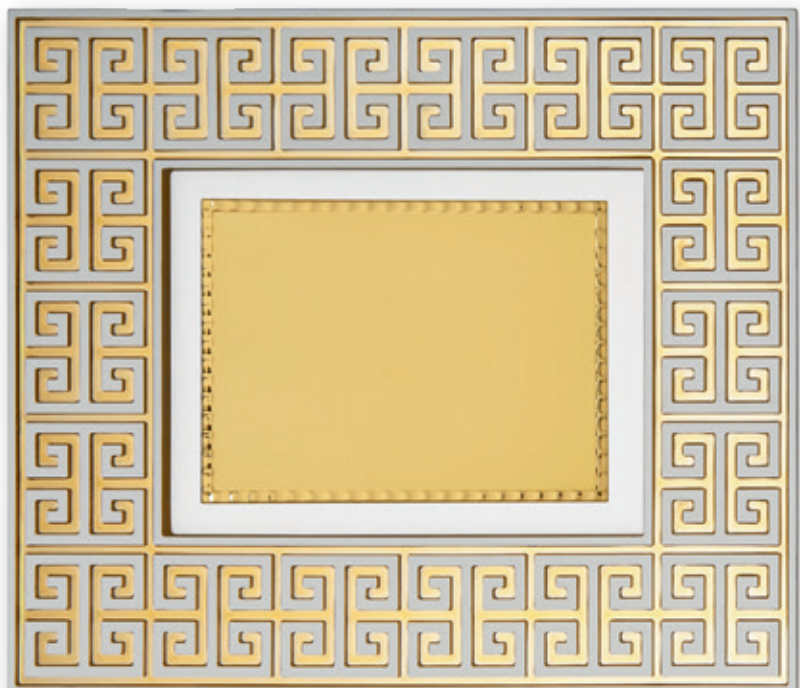

GD100 - GOLD

GD100 - GOLD

ART. / CODE	MISURA / SIZE	TARGA / PLAQUE
GD100/A	35x31	20x15
GD100/B	32x28	18x13
GD100/C	29x24	16x12

Cornice in resina / Resin frame
Con scatola inclusa / With box included